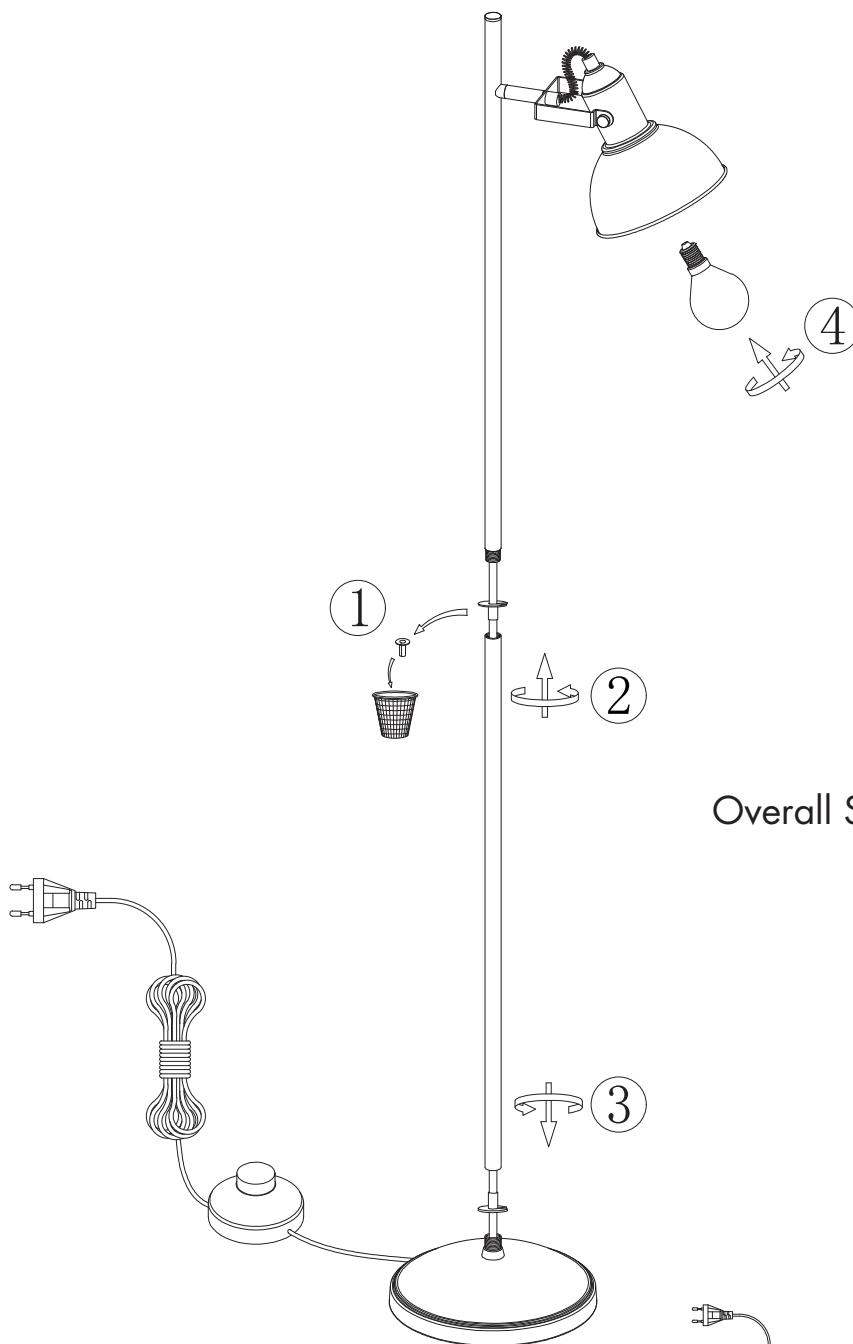

INSTRUCTION MANUAL

220-240V~
50Hz

Max. Ø45mm
E14 Max.40W

Tommy FL 1
93614/93615

Overall Sizes: